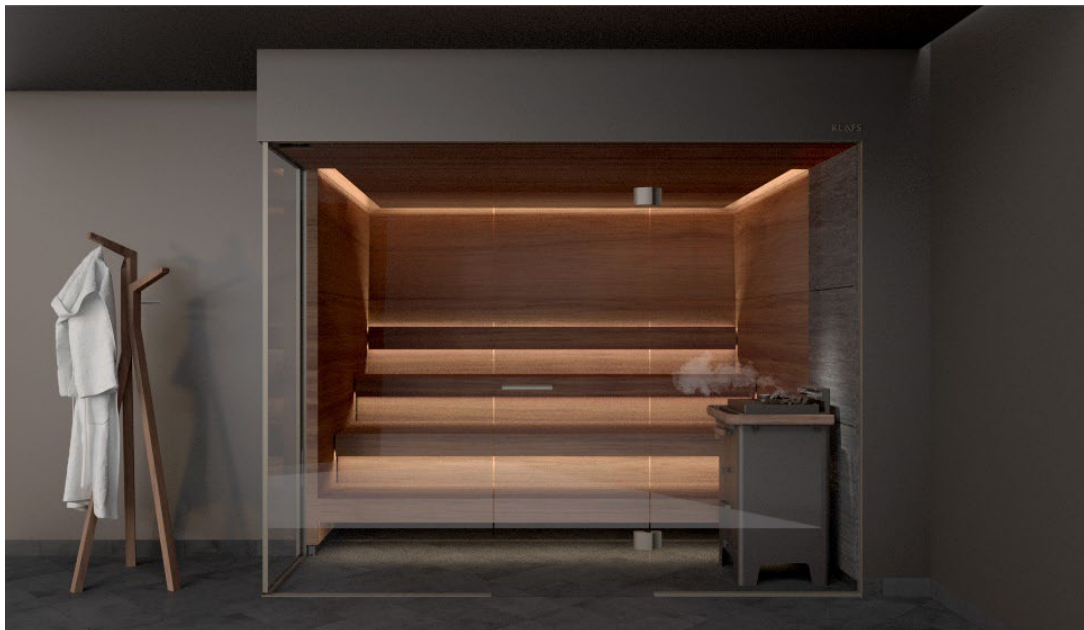

With all these functional variations, KLAFS opens the door to a new dimension of relaxation and recuperation, in which every sauna session becomes an extraordinary wellness experience.