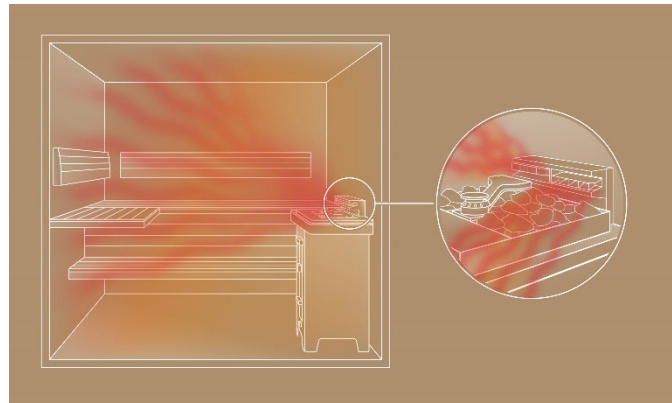

Optimum air distribution with the automated wave function

The right wave procedure is therefore an art that needs to be mastered which is precisely why KLAFS has perfected the distribution of hot air in the SANARIUM® MAJUS stove with VITALITY BOOST. With its movable air waving system, the wave function can be adjusted to suit the individual sauna bather.

Wherever you sit or lay to relax in the sauna, the heat boost is always felt equally intensively and surrounds the entire body with its targeted airflow. The fast and effective distribution promotes a healthy increase in body temperature which allows the human body to activate its turbo function training for the heart, circulatory and immune systems even more strongly.

Best of all sauna bathers can lean back and enjoy with the integrated remote control, the infusion experience can be enjoyed in complete relaxation – the VITALITY BOOST can be simply activated with two words "HEY KLAFS" – or with the sauna control or start button in the cabin. It couldn't be more convenient to take a relaxing sauna.

Individual, customised infusions

Every body is different and a sauna infusion should be exactly what each individual needs. KLAFS has developed five different programmes allowing each ceremony to be individually designed. From a mild, warm air programme without moisture or a gentle wash of water to an intensive infusion of water you are in control of your sauna experience.

For the perfect feeling of wellness, natural fragrances or sauna oils are also essential, these can be combined with water to the storage container integrated in the heater. Water and fragrances such as lavender or rosemary oil are safely and evenly distributed over the stones with the built-in infusion tray adding a sensory sauna experience with soothing fragrances.